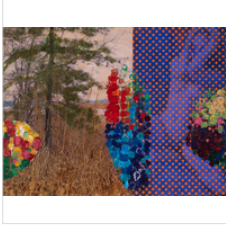

\$50,000

SHIMON OKSHTEYN
Pastoral #5, 2018 | 2019
Acrylic and collage on canvas

16 1/2 × 20 1/2 in
41.9 × 52.1 cm

\$12,500

SHIMON OKSHTEYN
Lily (Pink), 2018
Oil on canvas

36 × 36 in
91.4 × 91.4 cm

\$25,000

SHIMON OKSHTEYN
Nature Still-Life, 2019
Acrylic and collage on canvas

38 × 48 in
96.5 × 121.9 cm

\$35,000

SHIMON OKSHTEYN
Pastoral #4, 2018 | 2019
Acrylic and collage on canvas

16 1/2 × 20 1/2 in
41.9 × 52.1 cm

\$12,500

SHIMON OKSHEYN
Birds Of A Feather Flock Together, 2019
Acrylic and collage on canvas

40 × 43 in
101.6 × 109.2 cm

\$45,000

SHIMON OKSHEYN
Hamptons Landscape, 2018
Acrylic and collage on canvas

52 × 70 in
132.1 × 177.8 cm

\$40,000

SHIMON OKSHEYN
Untitled (Budda), 2019
Acrylic and collage on canvas