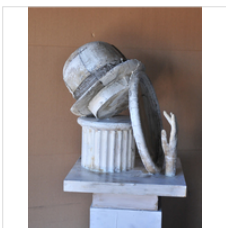

47 × 24 × 24 in
119.4 × 61 × 61 cm

\$15,000

SHIMON OKSHTEYN
Flower Hat, 2002
Graphite and pencil on canvas

40 × 42 in
101.6 × 106.7 cm

\$12,500

SHIMON OKSHTEYN
Hand In The Mirror, 1997
Wood, fiberglass acrylic on canvas